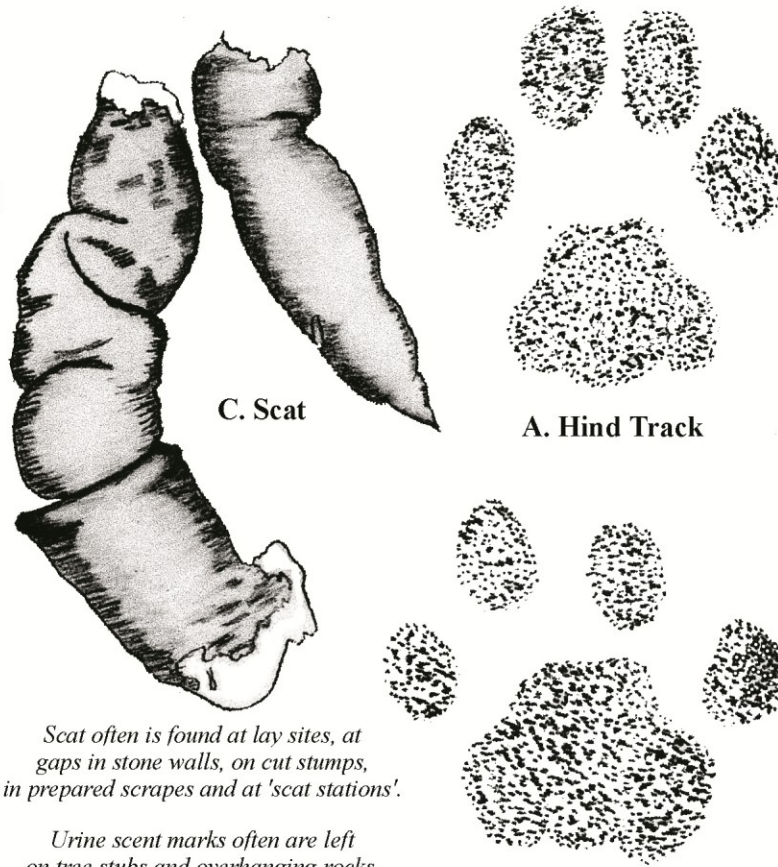

Sample Page from
Trackards for North American Mammals
(Presented Actual Size)

Trackard 11 — Bobcat

Scat often is found at lay sites, at gaps in stone walls, on cut stumps, in prepared scrapes and at 'scat stations'.

Urine scent marks often are left on tree stubs and overhanging rocks.

Bobcat