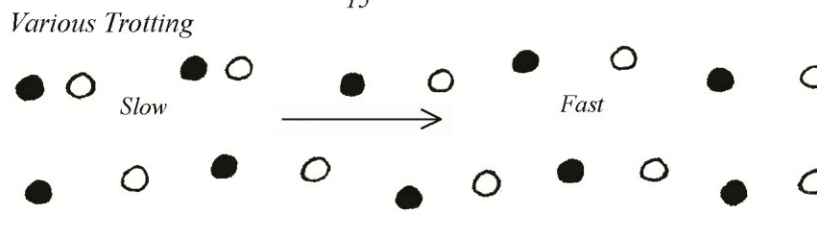

Sample Page from
Trackards for North American Mammals
(Presented Actual Size)

Trackard 11 — Bobcat

Scat often is found at lay sites, at gaps in stone walls, on cut stumps, in prepared scrapes and at 'scat stations'.

Urine scent marks often are left on tree stubs and overhanging rocks.

Bobcat