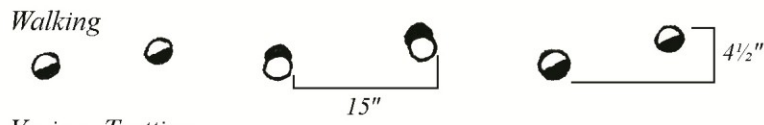

Sample Page from
Trackards for North American Mammals
(Presented Actual Size)

Trackard 11 — Bobcat

Scat often is found at lay sites, at gaps in stone walls, on cut stumps, in prepared scrapes and at 'scat stations'.

Urine scent marks often are left on tree stubs and overhanging rocks.

Bobcat